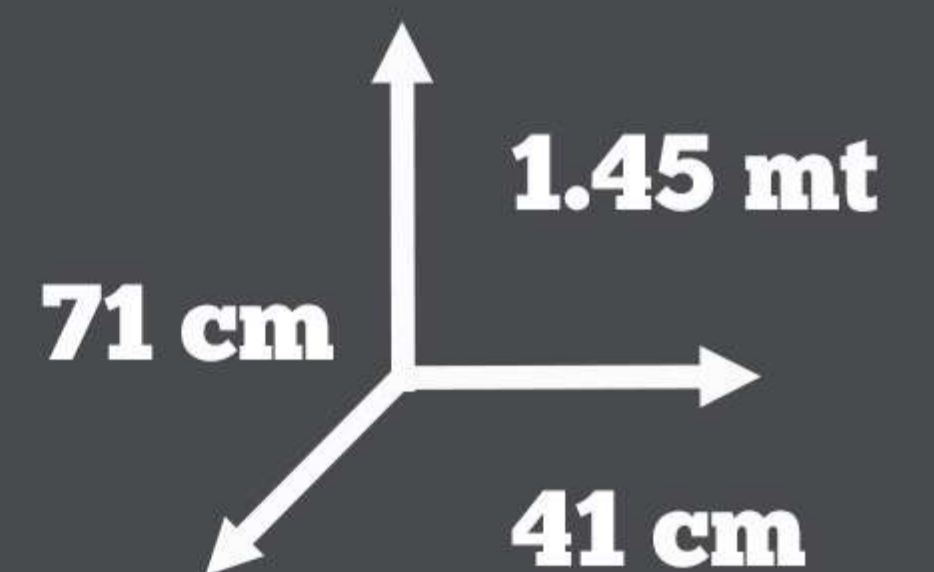

Angel Duo CAT TREE