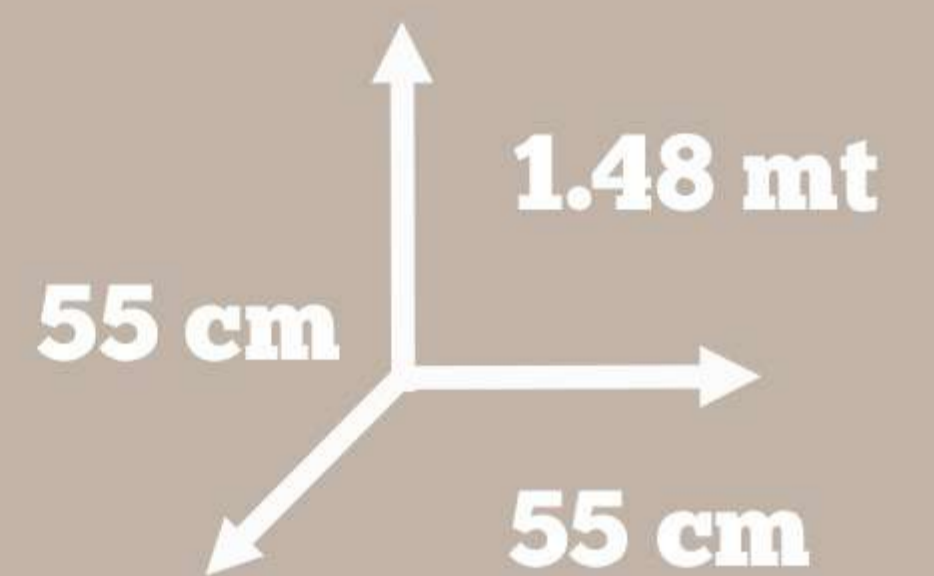

Atlantic CAT TREE