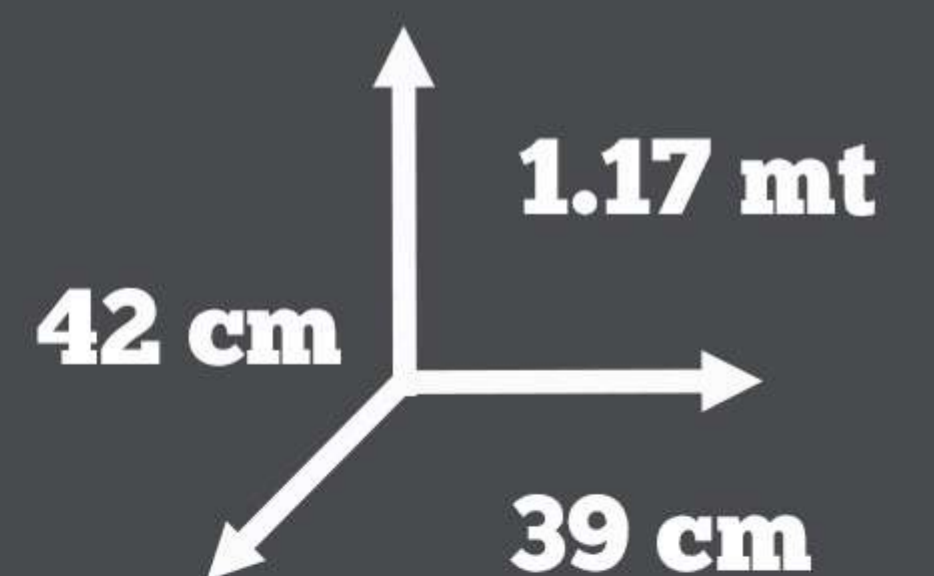

Cabaña III CAT TREE