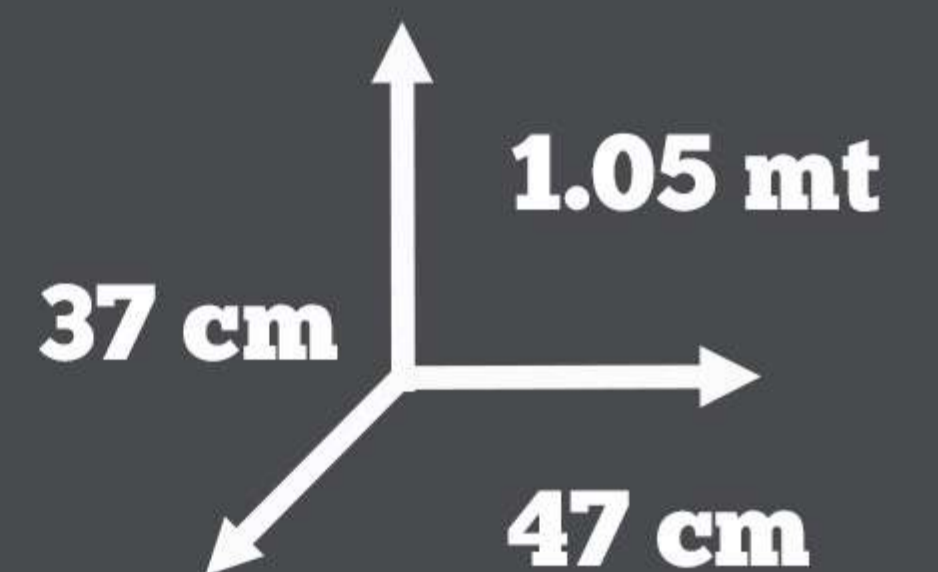

Hamaca CAT TREE