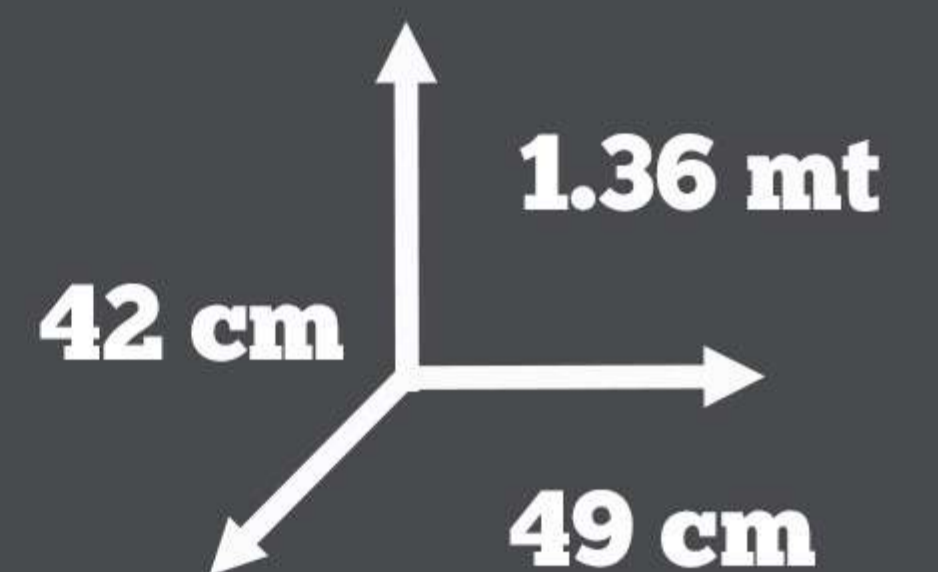

Alemana CAT TREE