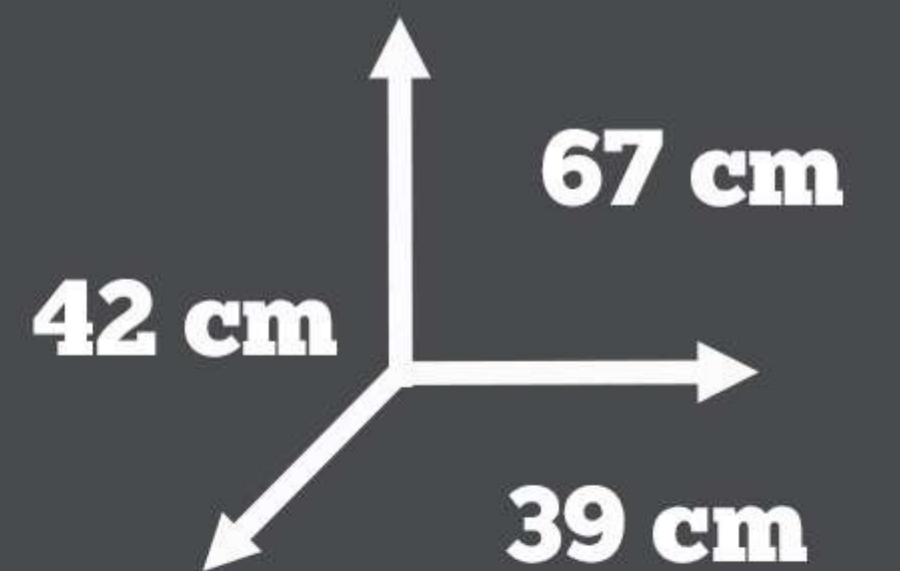

Cabaña II CAT TREE