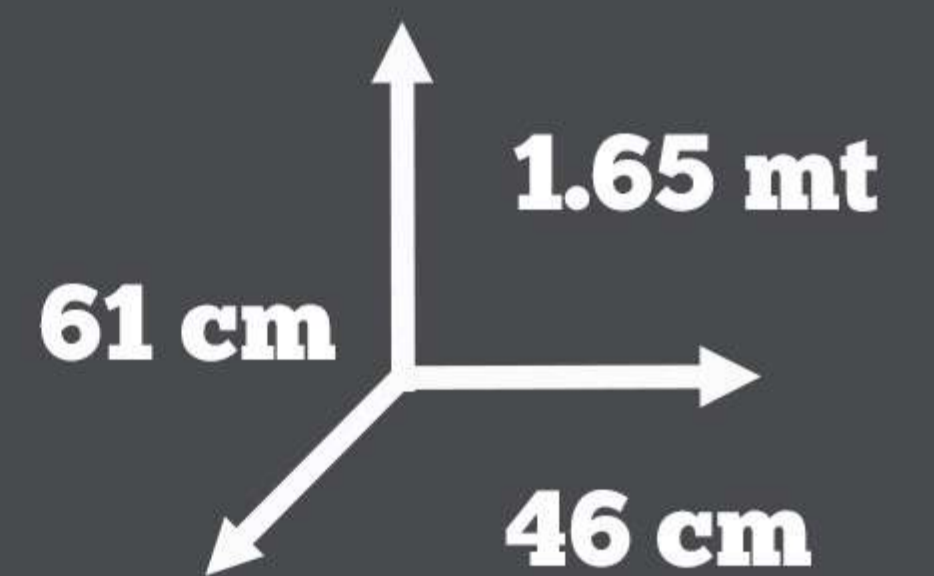

Anthony CAT TREE