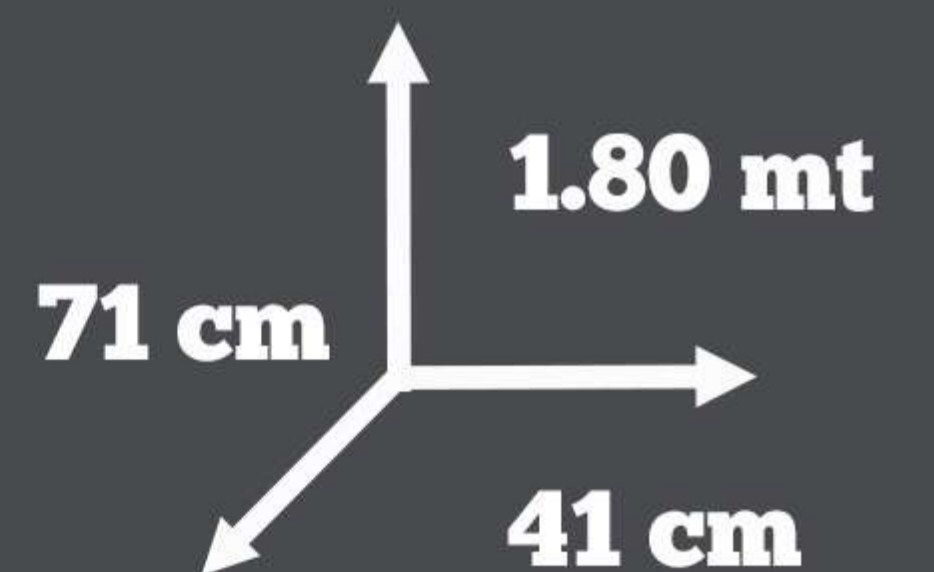

Tiffany CAT TREE