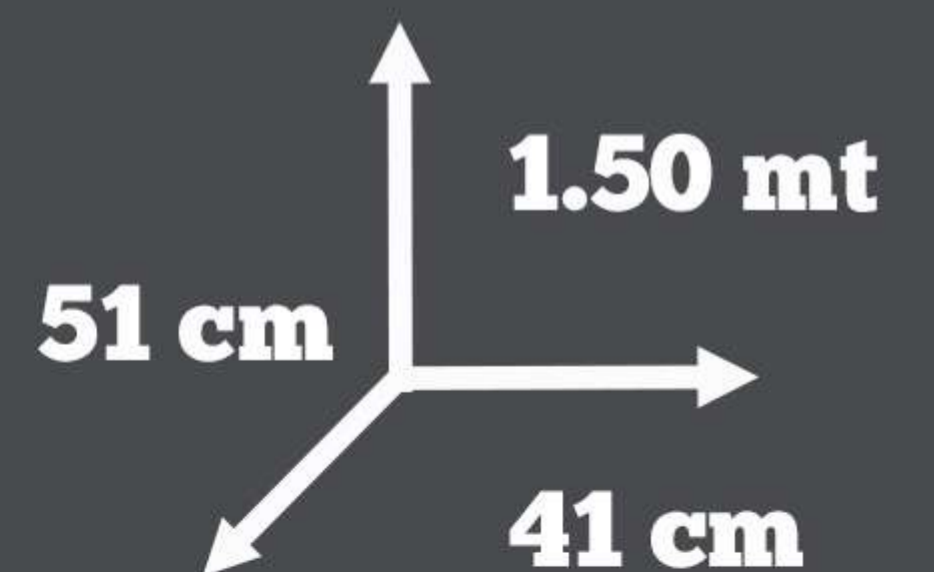

Premium III CAT TREE