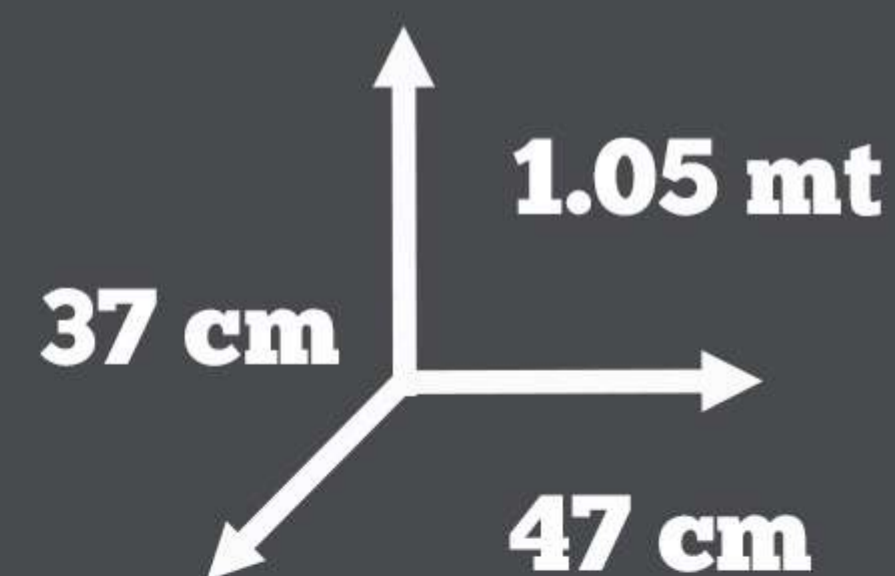

Tunel CAT TREE