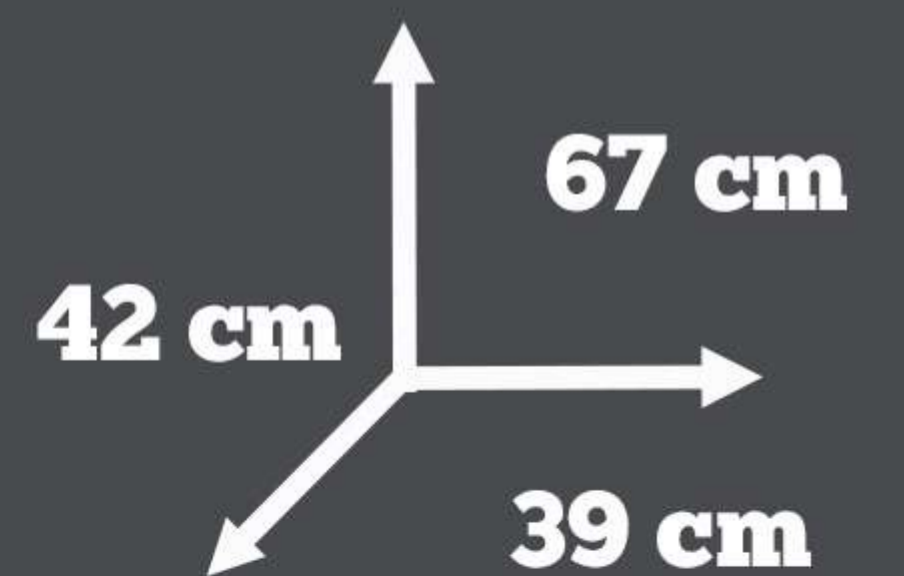

Premium II CAT TREE